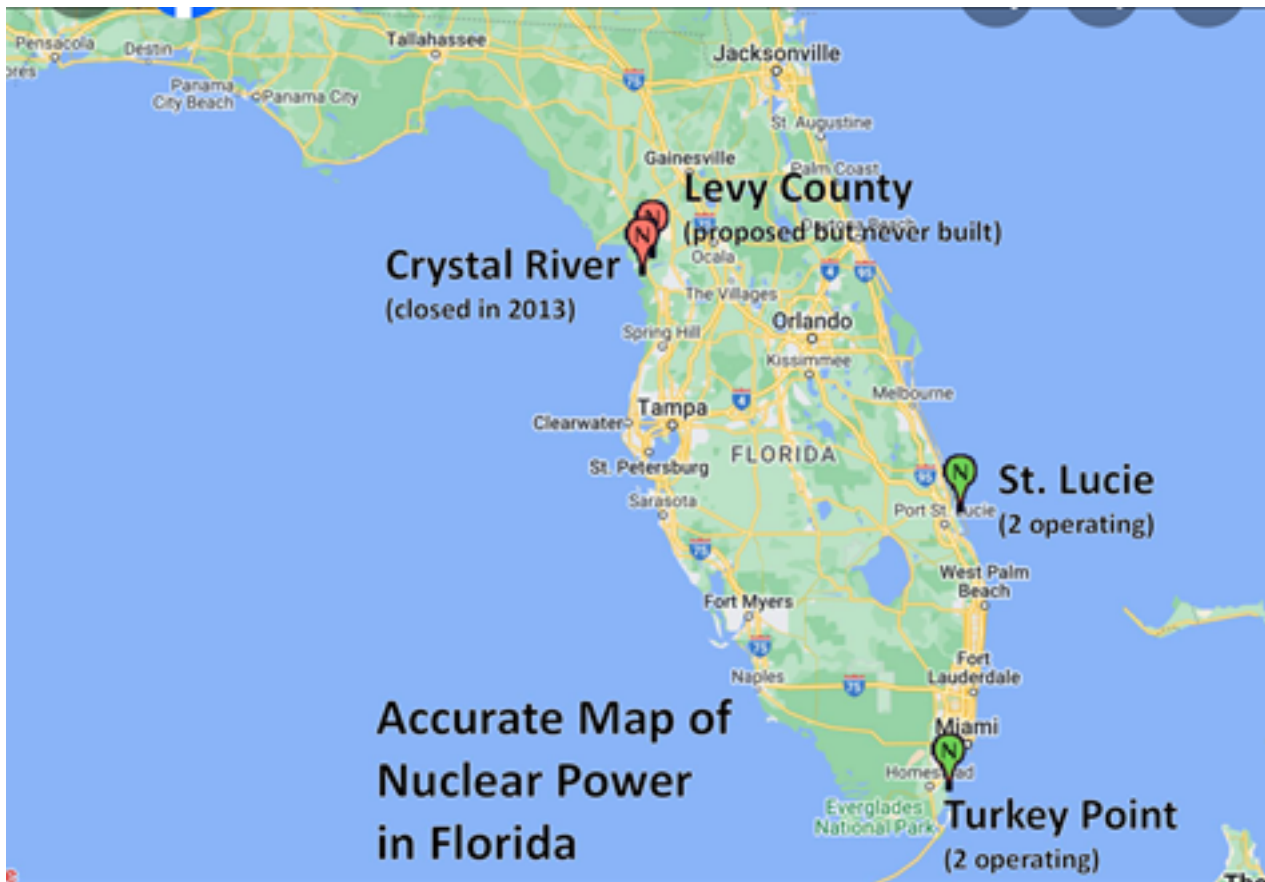

## Map of nuclear power plants in Florida

In map above, Crystal River was shut down but still stores and cools irradiated fuel rods. Levy County was planned but never opened. St. Lucie and Turkey Point are operating. I have no idea what precautions these plants are taking in preparation for the hurricane, nor could I find any information.